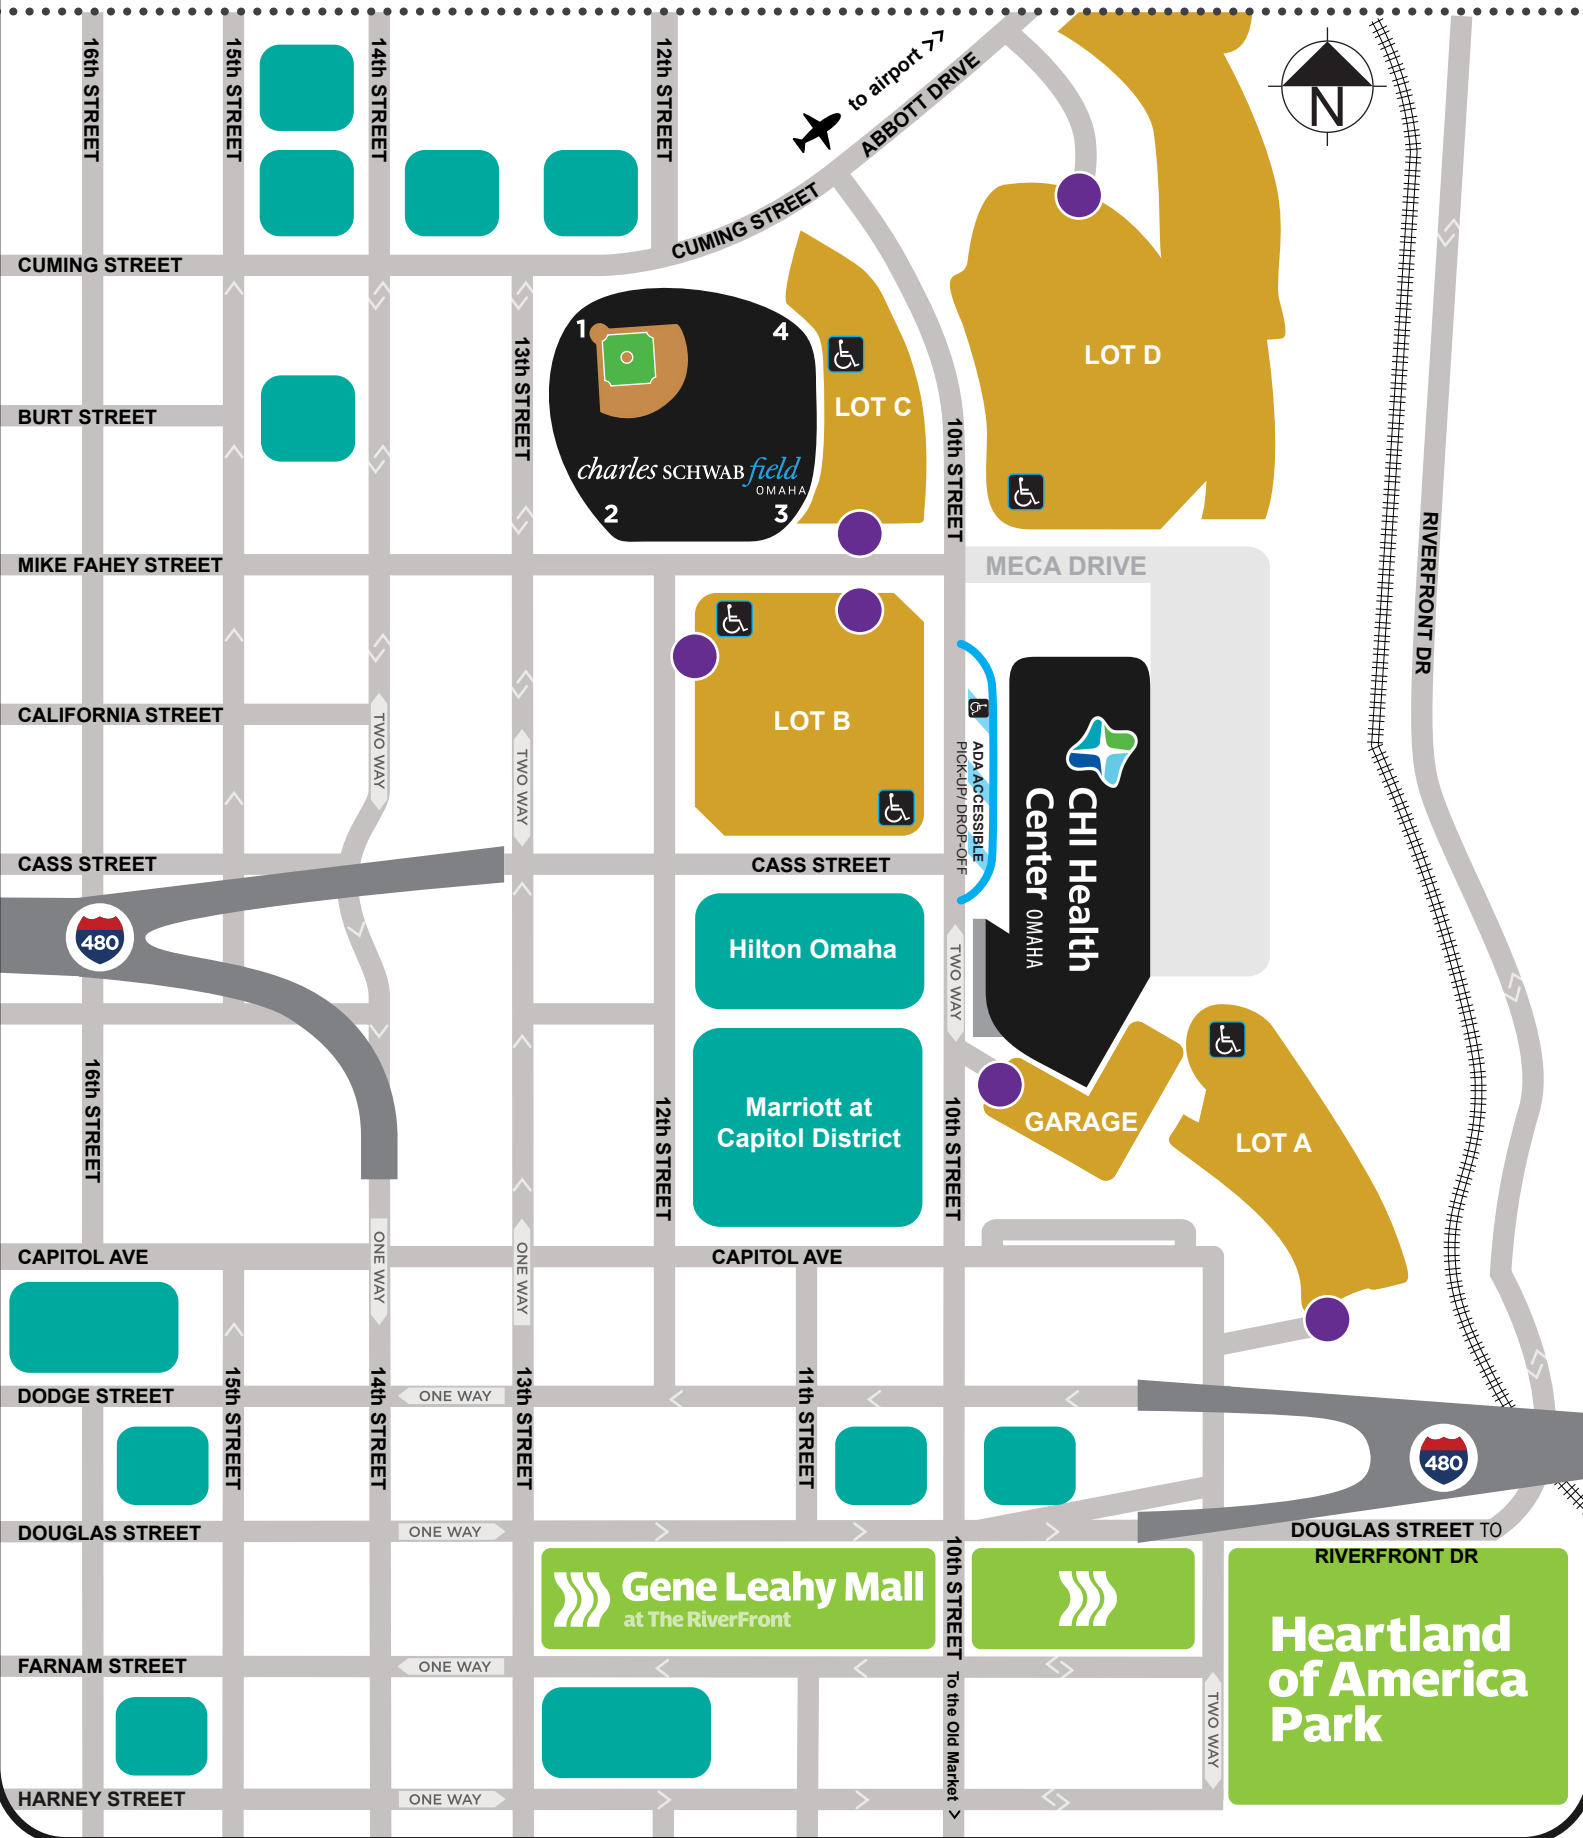

ADA ACCESSIBLE PARKING

GENERAL PARKING

HOTELS

LOT ENTRANCES

to airport >>
ABBOTT DRIVE

charles SCHWAB field
OMAHA

LOT D

LOT C

LOT B

CHI Health
Center
OMAHA

Hilton Omaha

Marriott at
Capitol District

GARAGE

LOT A

Gene Leahy Mall
at The RiverFront

Heartland
of America
Park

TWO WAY

TWO WAY

ADA ACCESSIBLE
PICK-UP/DROP-OFF

ONE WAY

ONE WAY

ONE WAY

ONE WAY

ONE WAY

ONE WAY

ONE WAY

10th STREET
To the Old Market >

TWO WAY

DOUGLAS STREET TO
RIVERFRONT DR