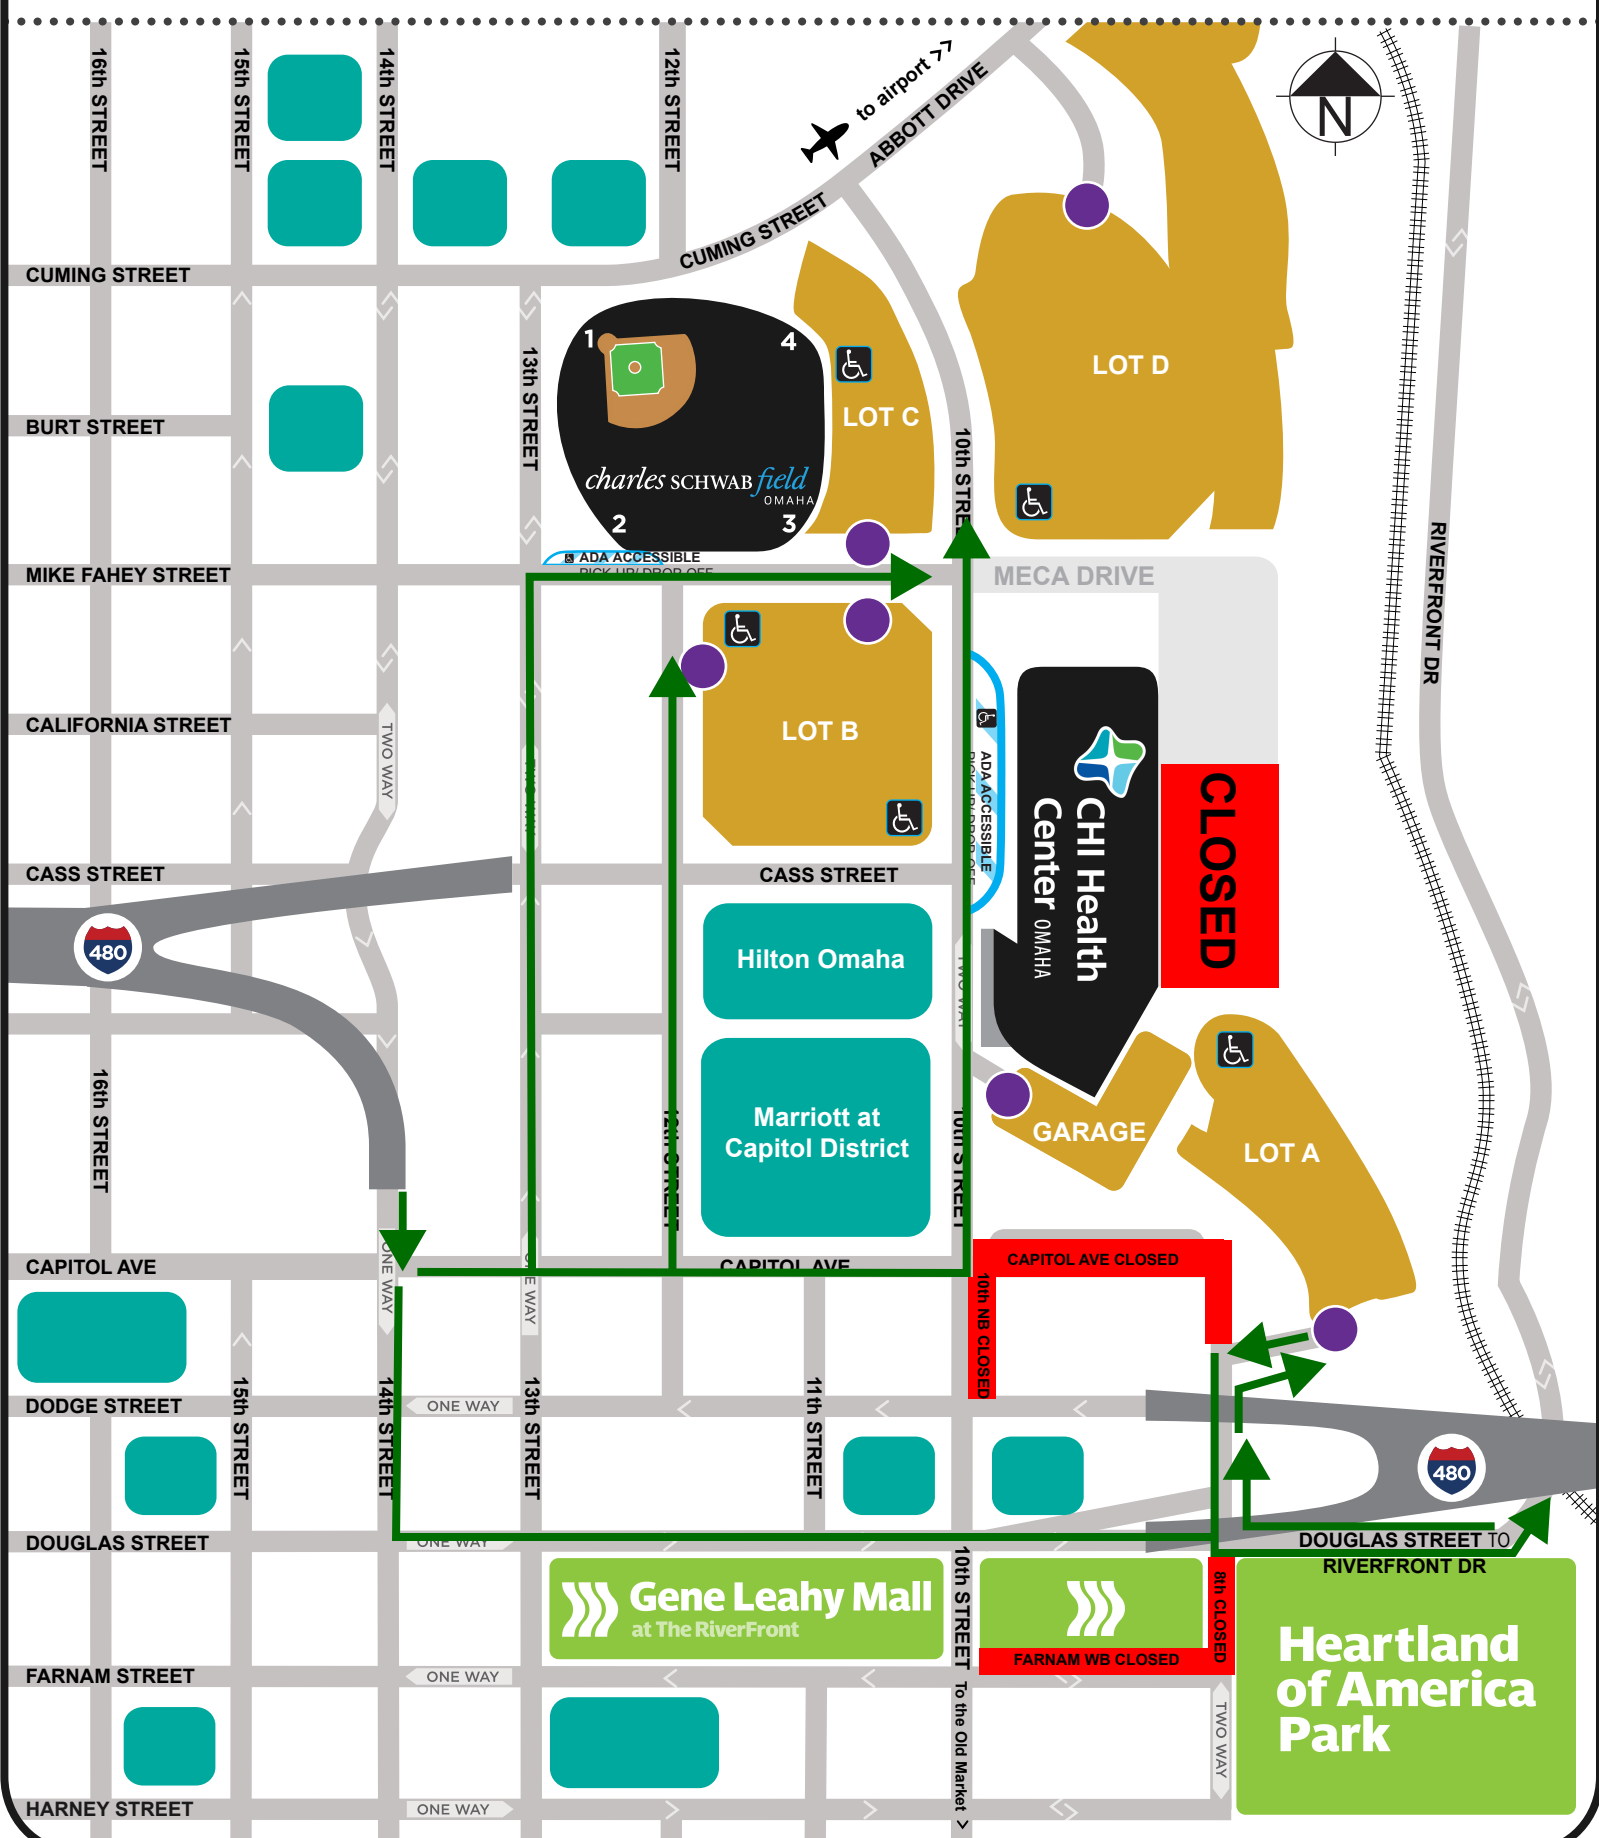

ADA ACCESSIBLE PARKING

GENERAL PARKING

HOTELS

LOT ENTRANCES

to airport >>  
ABBOTT DRIVE

1 2 3 4  
 charles SCHWAB field  
 OMAHA

LOT D

LOT C

LOT B

CHI Health  
 Center OMAHA

CLOSED

Hilton Omaha

Marriott at  
 Capitol District

GARAGE

LOT A

CAPITOL AVE CLOSED

10th NB CLOSED

8th CLOSED

FARNAM WB CLOSED

Gene Leahy Mall  
 at The RiverFront

Heartland  
 of America  
 Park

Heartland  
 of America  
 Park

RIVERFRONT DR

TWO WAY

ONE WAY

ONE WAY

ONE WAY

ONE WAY

ONE WAY

10th STREET To the Old Market >

TWO WAY